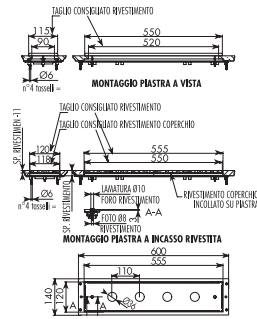

Art. 012/4

Piastra di fissaggio bordo vasca 4 fori per ispezione c/placchette coprivite Fixing 4 holes bath plate for look inside with cover screw

01-012/4	cromato	19-012/4	nero
03-012/4	oro/argento	28-012/4	nickel satinato
04-012/4	dorato	30-012/4	nickel c/prot
05-012/4	bronzo sat	33-012/4	cromo satinato
06-012/4	rame vecchio	34-012/4	cromo spazzolato
07-012/4	vecchio arg	35-012/4	nickel spazzolato
08-012/4	canna di fucile	66-012/4	bianco opaco
10-012/4	verderame	67-012/4	nero opaco
11-012/4	nero antracite	68-012/4	rame opaco
12-012/4	ottone lucido	69-012/4	argento opaco
13-012/4	ottone nat	71-012/4	oro opaco
14-012/4	bianco	72-012/4	bronzo opaco