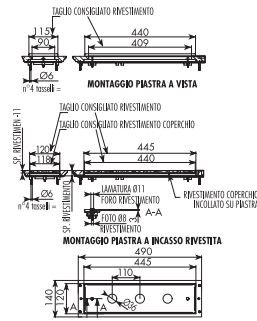

B - BORDO V-BOX WITH FACED PLATE. OPTIONAL: PRE-INSTALLATION SYSTEM (012/6)

C - BORDO V-BOX WITH FACED PLATE. OPTIONAL: PRE-INSTALLATION SYSTEM (012/6) AND COLLECTION CASE (012/7)

B - BORDO V-BOX WITH AT SIGHT FINISHED PLATE. OPTIONAL: PRE-INSTALLATION SYSTEM (012/6)

C - BORDO V-BOX WITH AT SIGHT FINISHED PLATE. OPTIONAL: PRE-INSTALLATION SYSTEM (012/6) AND COLLECTION CASE (012/7)

Art. 012/3

Piastra di fissaggio bordo vasca 3 fori per ispezione c/placchette coprivite Fixing 3 holes bath plate for look inside with cover screw